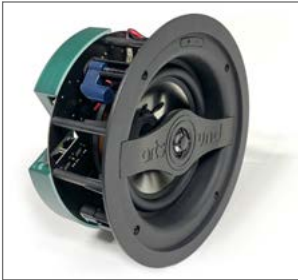

## SMART IN SET

SMART IN SET comes with 1 active and 1 passive speaker.

ArtSound SMART IN SET is an active multiroom in-ceiling speaker paired with a passive in-ceiling speaker. It connects easily to your Wi-Fi or your wired internet and features AirPlay2, Spotify Connect and many other popular streaming music services. You can control the SMART IN with our free application 4Stream. With the SMART IN, you can easily build your home audio system and expand it with other products from our Smart range.

range	<50 m <sup>2</sup>
system	2-way coaxial
woofer	6" neodymium
tweeter	1" neodymium titanium dome
power	60W
sensitivity	87dB
impedance	4Ω
frequency range	55Hz - 20kHz
network	Wifi: IEEE802.11 b/g/n 2.4G, Ethernet: RJ45
Bluetooth	5.0
audio input	Bluetooth, Line in
audio output	speaker 4-8 Ω
streaming protocol	Spotify Connect, AirPlay 2, Tidal Connect, DLNA, UPnP, Qplay
online music	Internet Radio, Spotify, Tidal, Qobuz, Napster, Amazon Music, iHeartRadio, vTuner, SoundMachine, RadioParadise, Calm Radio, QQ Music, QQ FM
local music	mobile device, NAS storage
multizone function	AirPlay 2, Alexa
control	4STREAM app (iOS + Android)
power supply	24V / 4.16A
dim. cut-out (Ø)	210mm
dim. (Ø x d)	235 x 108 mm (passive speaker : 235 x 100 mm)
weight / piece	1,5kg (passive speaker 1,2kg)