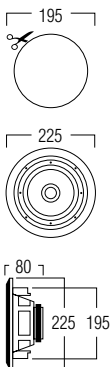

## DIMENSIONS

## TECHNICAL SPECIFICATIONS

range	<50m <sup>2</sup>
sound quality	warm
system	2-way coaxial
woofer	6,5" aluminium cone rubber edge
tweeter	0,75" swivel neodymium alu. dome
max power	85W
sensitivity	88dB
impedance	8Ω
frequency range	60Hz - 20kHz
dimensions cut-out (Ø)	195mm
dimensions (Ø x d)	225 x 80mm
weight / piece	1,45kg
housing	ABS
colour	white
extra	paintable
	swivel tweeter
	water repellent
options	MOKIT RO238