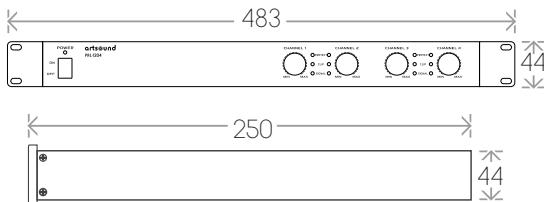

Need extra power in a compact housing? This power amplifier can be used multifunctionally in both fixed and mobile installations.