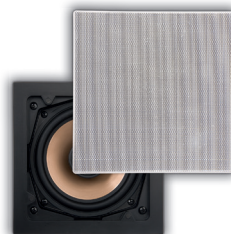

HYDE

WITH
FM/DAB+
TUNER

2 DESIGN
ONWALL
SPEAKERS

HYDE + UNI30

2 ULTRA FLAT
INWALL
SPEAKERS

HYDE + FL501

2 WATER
REPELLENT
INWALL
SPEAKERS

HYDE + HPSQ525

1 FLAT
STEREO
INWALL
SPEAKER

HYDE + FL550

The toilet, living room, your patio or bathroom, even your office ... nowhere is immune. Each of the packages provides a musical duet between the proper loudspeakers and the brand new Hyde. This Hyde has an amplifier with a digital input (Toslink), built-in radio, DAB+ and even a Bluetooth module. Crazy Packs from ArtSound: **not only slightly crazy, but really quite smart – something to be proud of.**